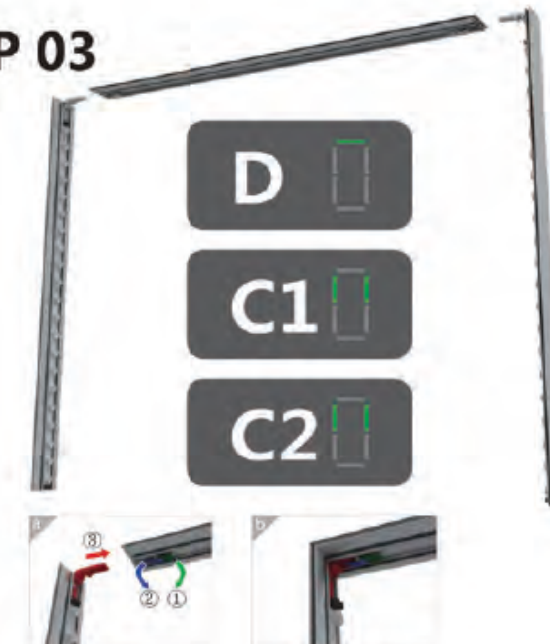

Easiglow LED Light Box

Scan our QR code to view the full assembly video

STEP 01

STEP 02

STEP 03

STEP 04

STEP 05