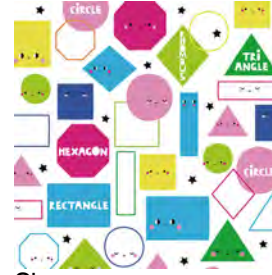

Fabric Patterns - Delta Velvet

Animals

Butterflies

Dinosaurs

Doodles

Hand Print

Ice Cream

Numbers

Red Cars

Shapes

Sloths

Space

Stars

Black & White

Black Squares

Blue & Yellow