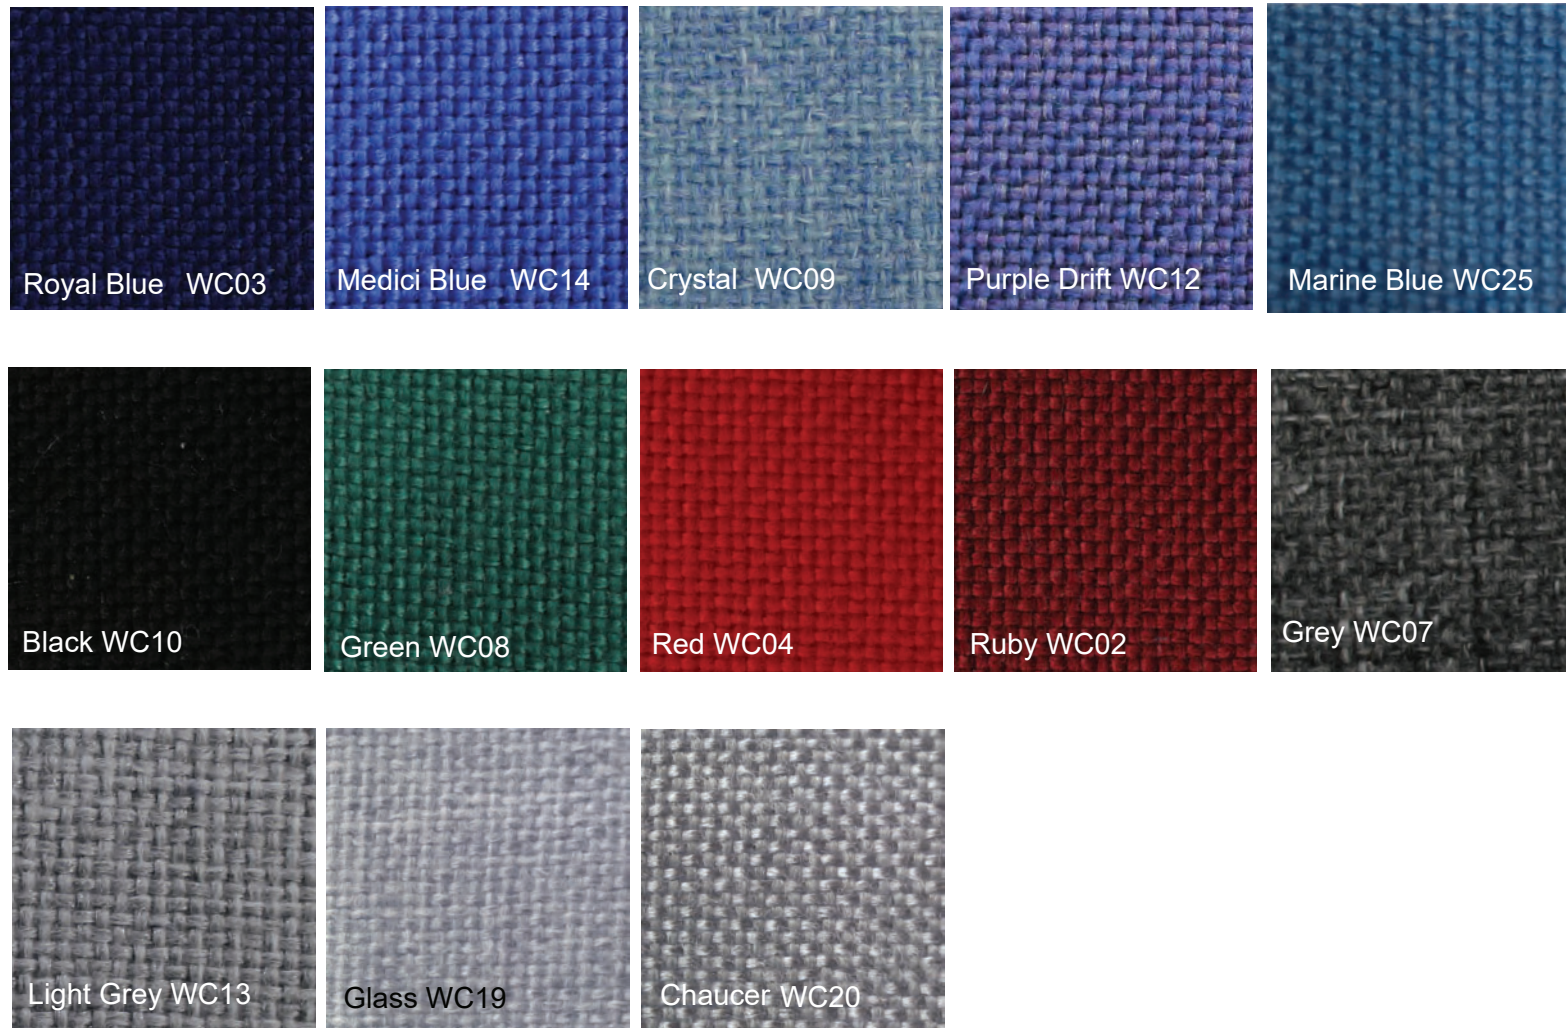

Woven Fabric Colours

PLEASE NOTE: These colour samples are for guidance and representation only. Due to limitations with colour screen viewing, accuracy cannot be guaranteed. Fabric samples are available on request. Please call our customer service team on 01733 232000 www.go-displays.co.uk